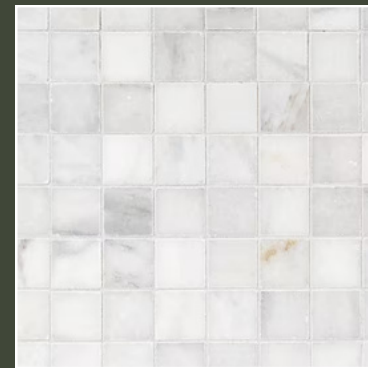

# TILE AND FLOORING SELECTIONS

Carrara Chateau  
Polished Marble Tile  
Primary Bathroom  
Floor

Ice Gray Honed  
Marble Basketweave  
Mosaic Primary  
Shower Floor

Alterno Volakas  
White/Ice Gray  
Marble Secondary  
Bathroom Floor

Ice Gray Honed Marble  
Mosaic Secondary  
Shower Floor

Ocean White Honed  
Marble Tile Secondary  
Bathroom Floor

Sahara Carrara Hexagon  
Polished Marble Mosaic  
Secondary  
Bathroom/Shower Floor

McCarran Engineered  
Hardwood Flooring  
Throughout

Fordham Bianco  
White Matte Porcelain  
Utility Room Floor

Ocean Honed Marble  
Mosaic Secondary  
Bathroom Floor Tile

Bianco Blanco  
Hexagon Polished  
Marble Secondary  
Bathroom Floor Tile